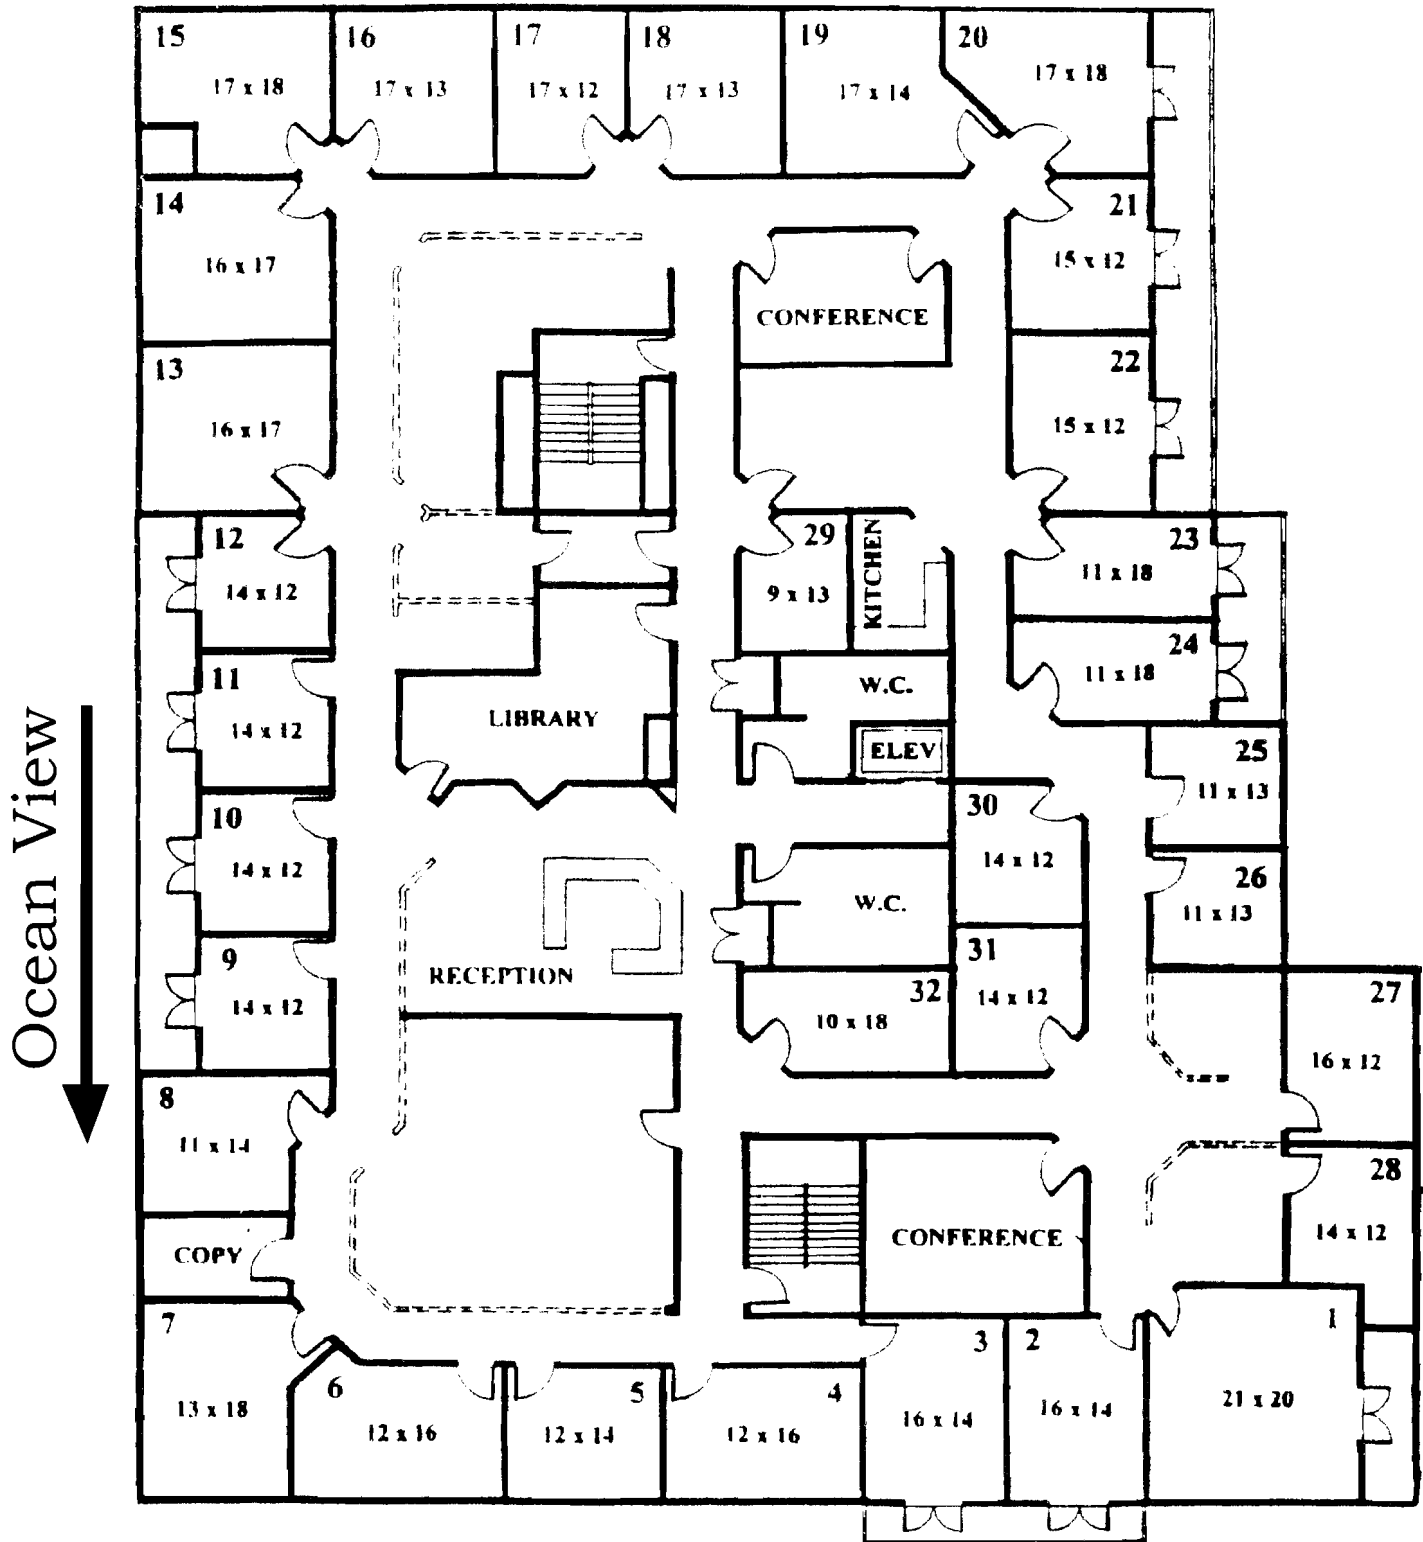

# PASEO DEL MAR

## Suite 200

Office square footage and dimensions are approximate

Ocean Ave.