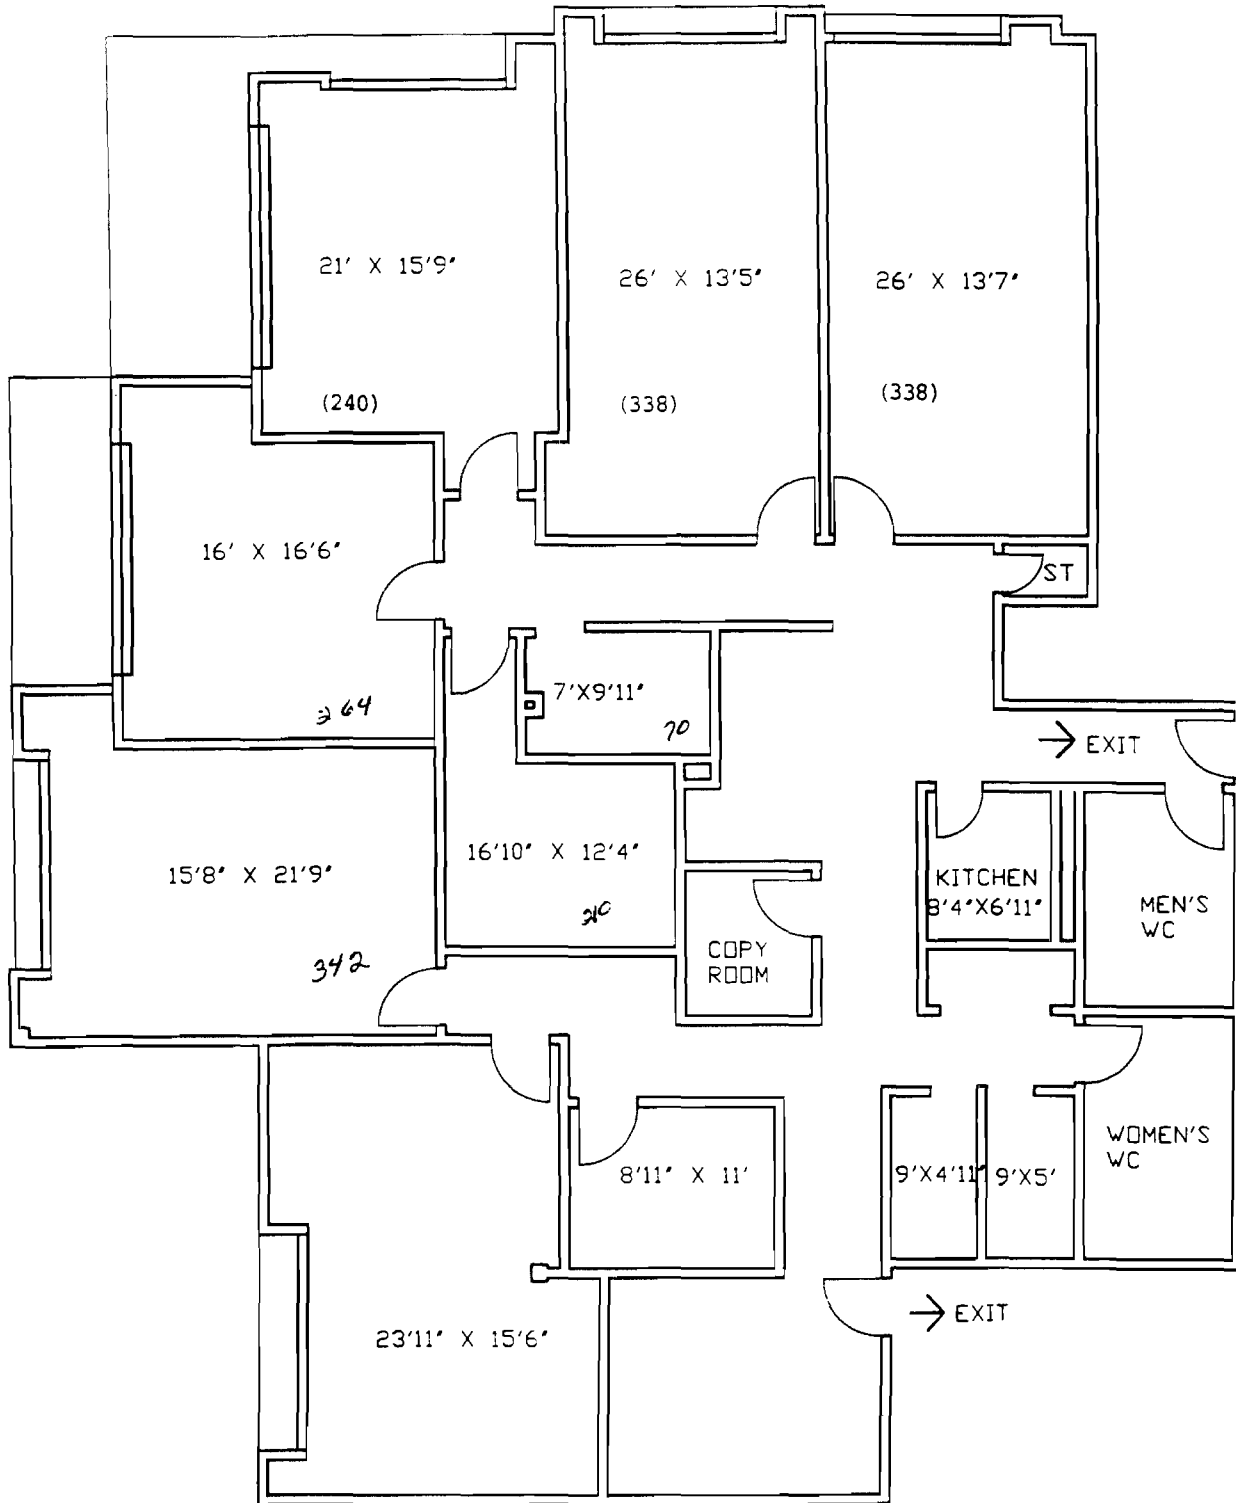

PASEO DEL MAR

Suite 300

Office square footage and dimensions are approximate

SCALE : 1"=8'